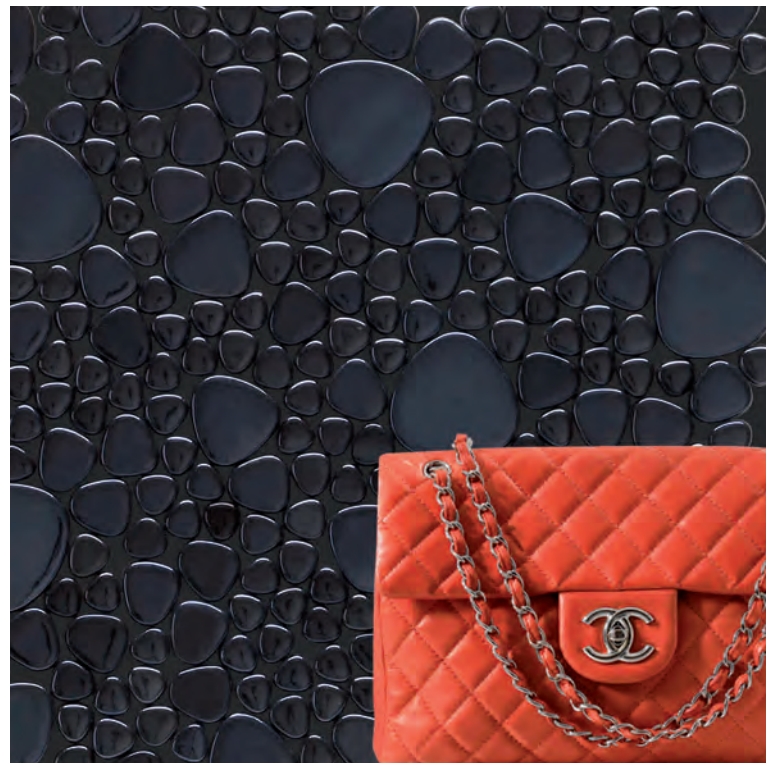

MODESTO - EA

ELITE
vitrogres & TOMAS ALIA